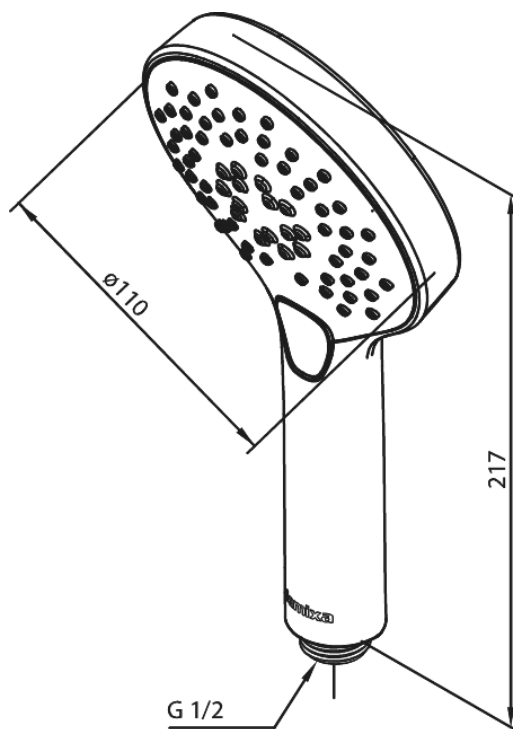

FM Mattsson Mora Group Denmark
Østbirkvej 2, DK-5240 Odense NØ

+45 88 33 00 34 damixa-international@fmm-mora.com

More information på <https://damixa.com>

damixa